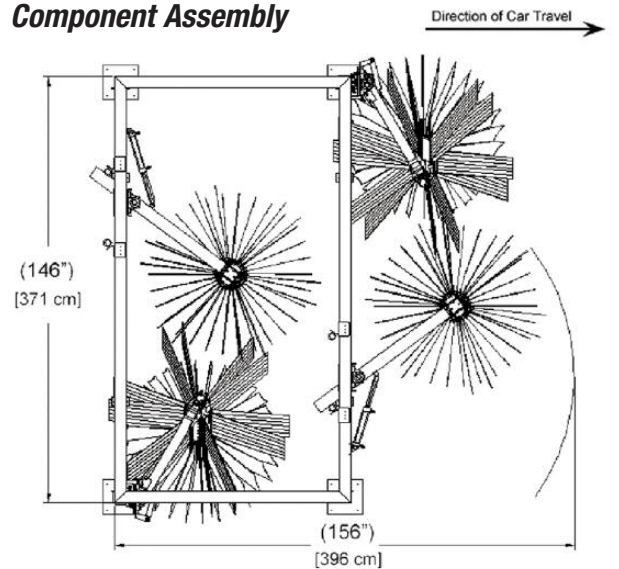

Component Assembly