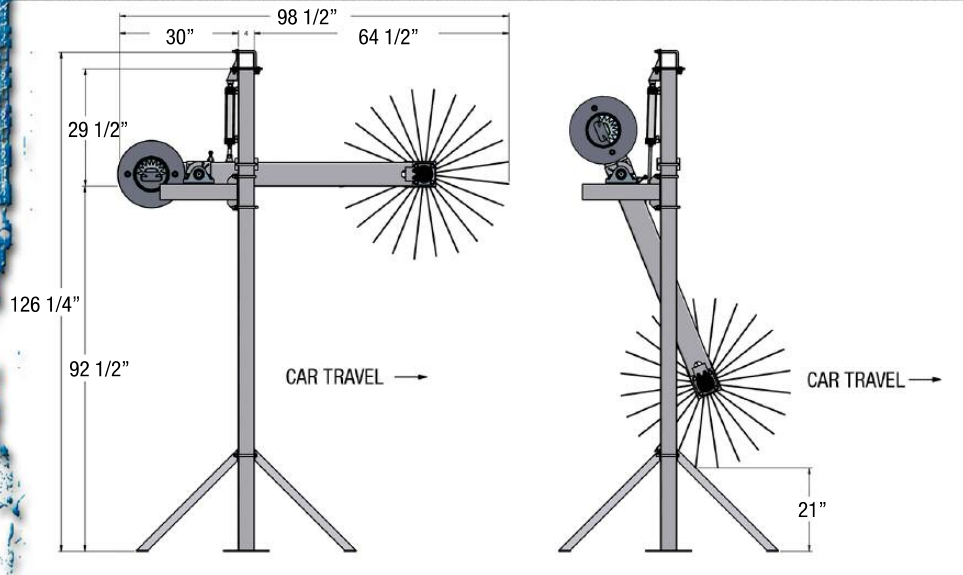

Rotary Top Brush

HANNA

Rotary Top Brush

Hanna has sold more **Rotary Top Brushes** than any other manufacturer in the world. That is because **Hanna's Rotary Top Brush** is the safest, simplest and most effective top brush in the industry. The brush action is very smooth over the contour of the vehicle and Hanna's exclusive brush design is also the quietest top brush available in the market today. Hanna's exclusive counterweight design utilizes dual dampening pneumatic cylinders for constant and gentle brush penetration over the hood, roof and trunk of the vehicle. The smooth rotational motion allows for cleaning coverage capable of reaching the front hood of low vehicles as well as the top rear of SUV's. Hanna's versatile top brush easily fits into a variety of Hanna's current frame structures allowing for the stacking of multiple components in tight spaces. The **Hanna Rotary Top Brush** also retrofits into nearly every generation of Hanna Car Wash Systems.

SPECIFICATIONS AND FEATURES

- All Stainless Steel Frame
- Galvanized Counter Weights
- Includes Soap Foamer Manifold
- Includes Water and Hydraulic Plumbing
- Tunnel Space 8' 0"
- Brush Speed 100-120 RPM
- Hydraulic 6.0 GPM @ 500 PSI
- Pneumatic 0.02 SCFM per car
- Electrical 135 Watts @ 24 VAC